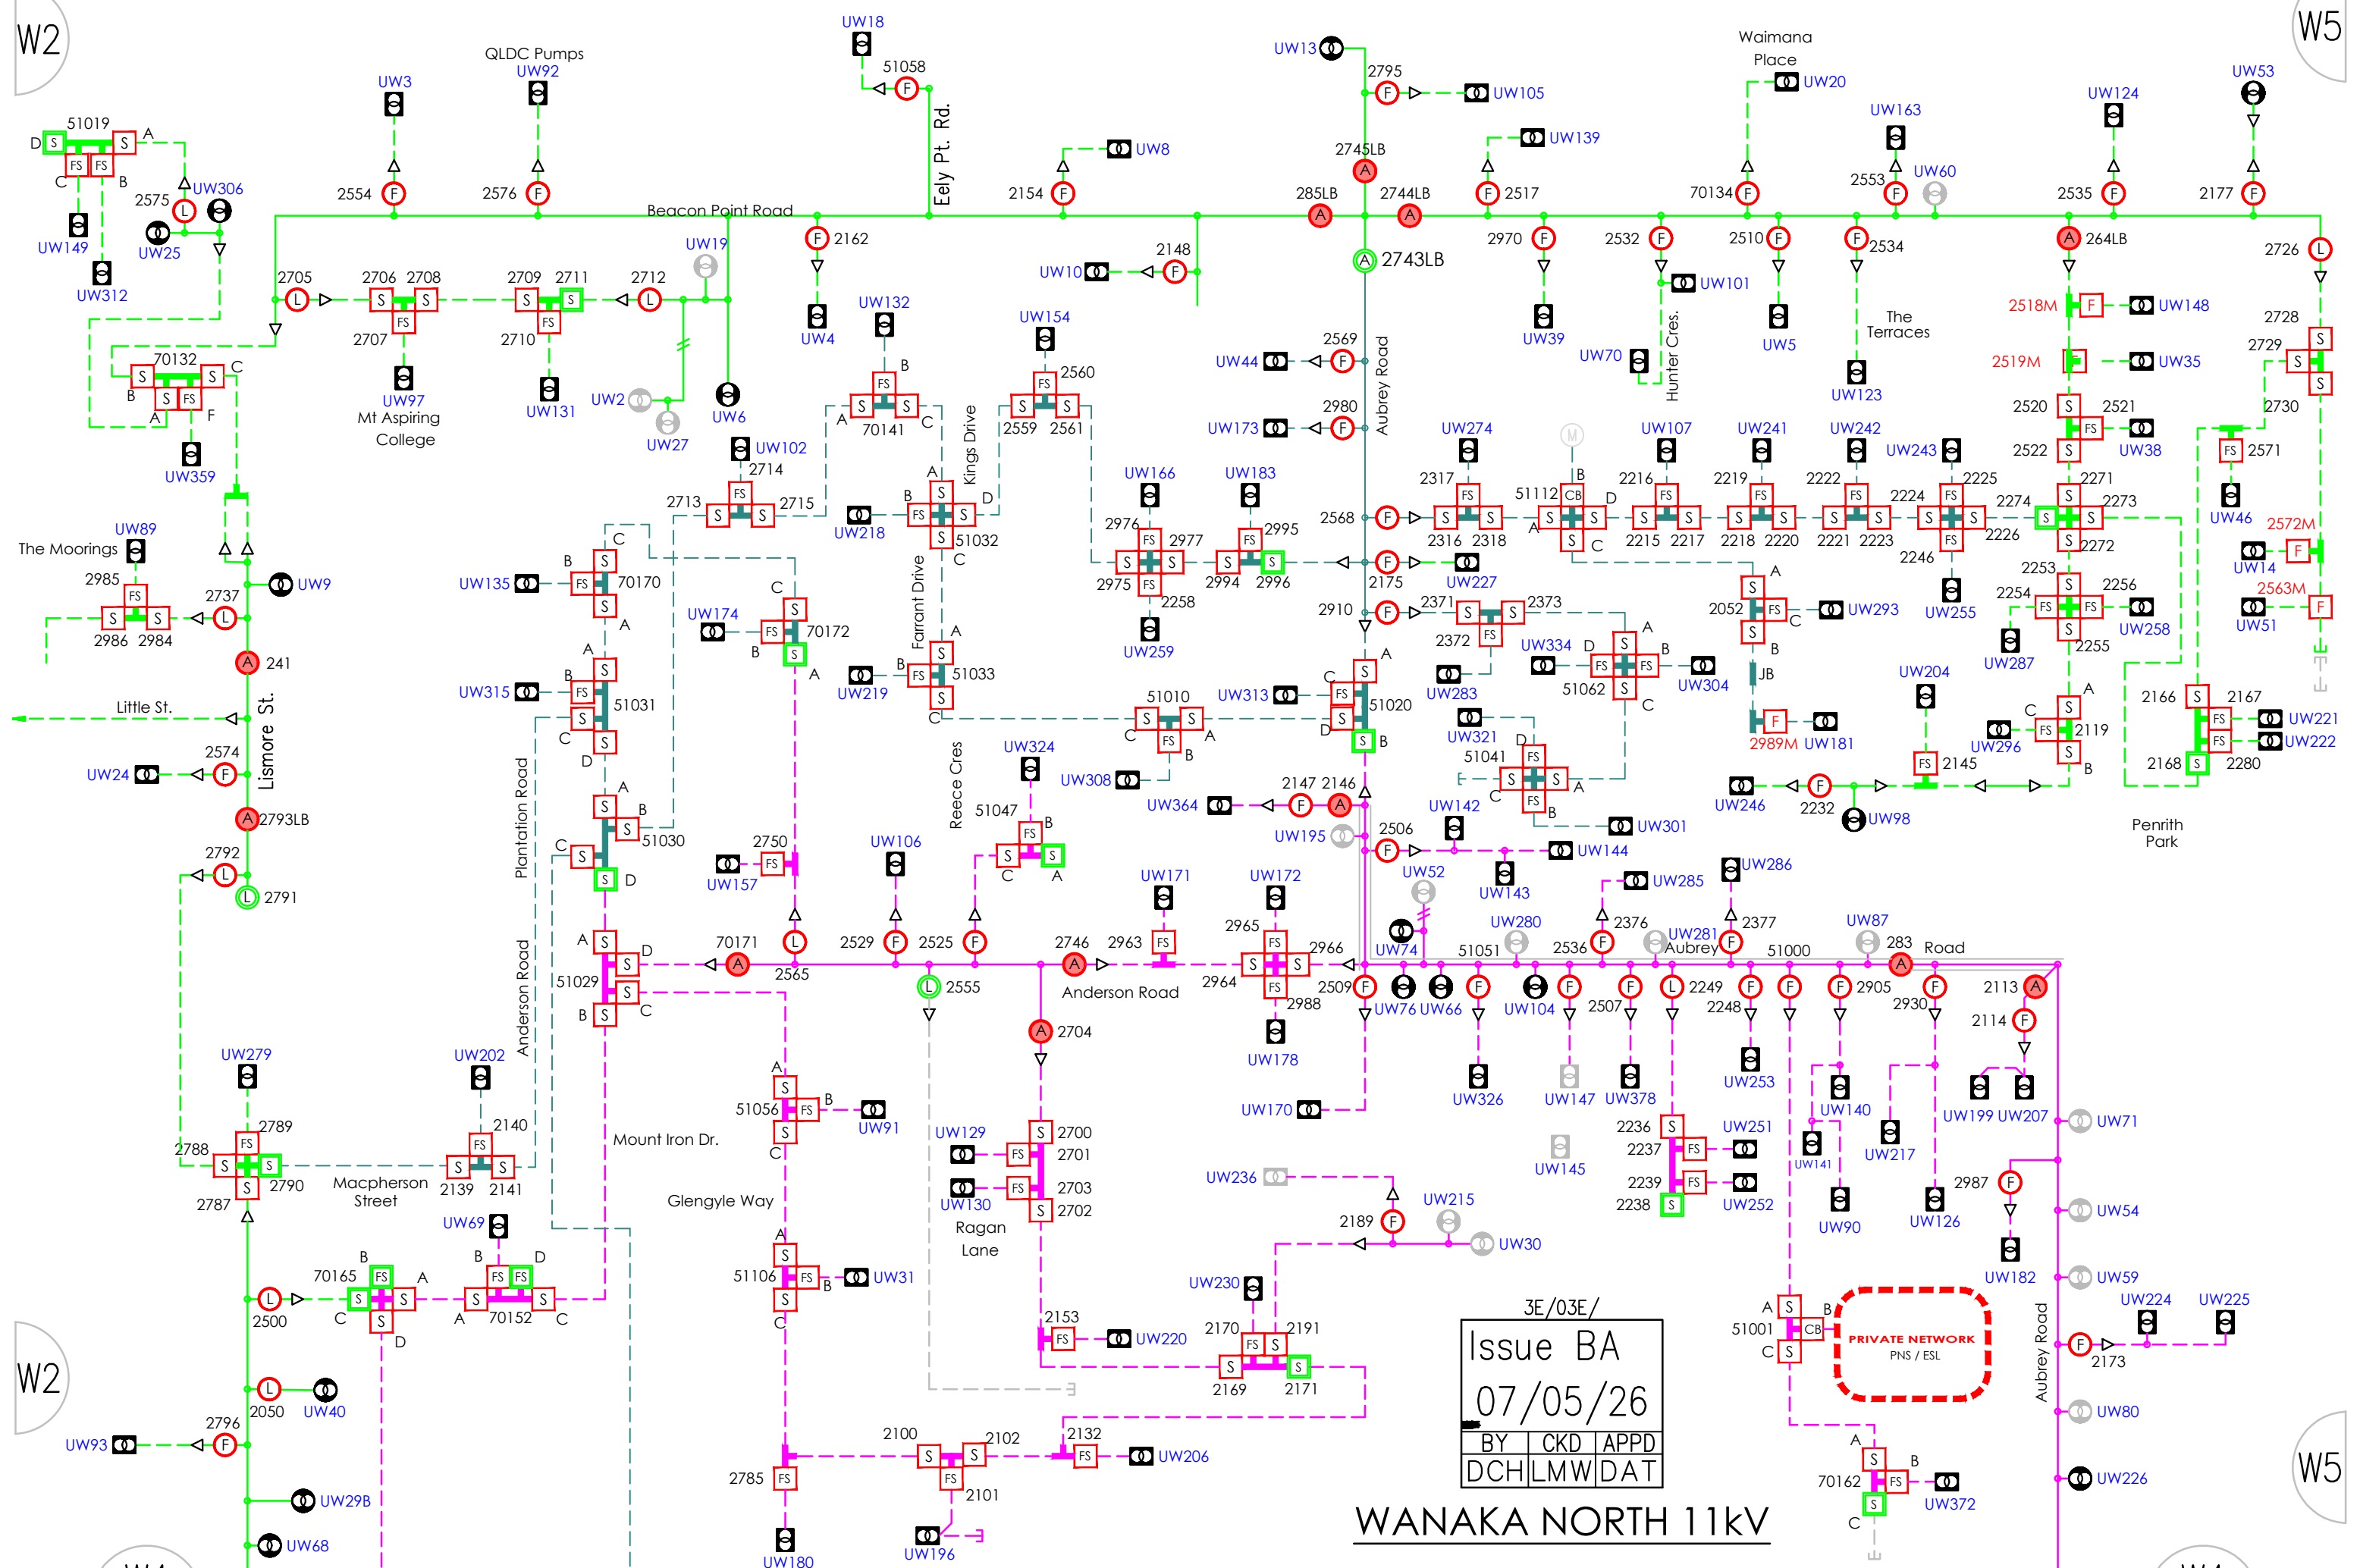

W2

W5

3E/03E/
 Issue BA
 07/05/26
 BY CKD APPD
 DCHLMWDAT

WANAKA NORTH 11kV

W4

W4

W5